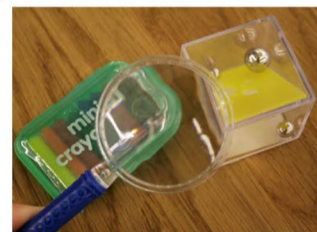

Package 2 **Kr. 230**
Planet pizza
Soda
Lollipop/ice-cream
Entrance fee
Age limit 8 years old. 2-2,5 hours.
Minimum 10 people

Package 3 **Kr. 210**
A room to yourself with LOTS of lego
Hotdog
Soda
Jello/jelly with custard sauce
A room to yourself to eat in
Use of the exhibition for play
Only Thursdays
Age limit 5 years old. 2 hours.
Minimum 10 people

The kids can play and explore the exhibition, experience a planetarium show and get a refill of "brain food". It is also possible to join our Energy show on Saturdays if it is part of that Saturdays program. The shows will be in Norwegian.

Birthdays are celebrated at the following times:
Thursday at 17:00 and 18:00
Saturday at 11:30 and 14:00

Extras:
Fruit skewer Kr. 35
Abel cake 12 people Kr. 325
Abel cake 18 people Kr. 425
Extra hotdog Kr. 25
Jelly with custard sauce Kr. 40
Chicken on the pizza Kr. 5

Allergies?
We can offer alternatives without gluten, milk etc.

If you bring your own cake there will be an extra fee of kr 15 per person.

The birthday boys/girls parents enter for free. There has to be one adult per 10 children and they have to follow the children the whole time in the exhibition. Maximum 30 children per birthday.

It is possible to be several birthday children to celebrate together, but there will be an extra cost for kr. 200 per extra birthday child.

Gift bag
We also offer gift bags with small gifts instead of candy. The bags contain
4 items kr 45,
5 items kr 55 or max
6 items kr 65.